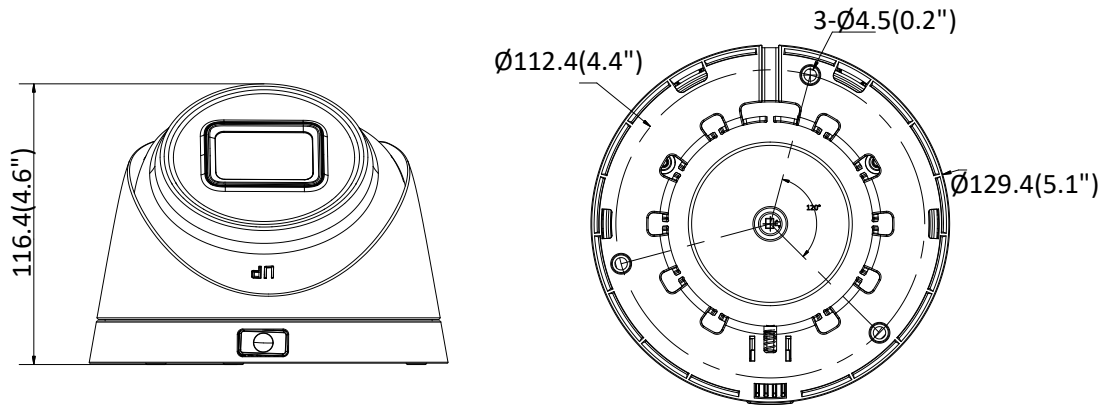

Dimensions